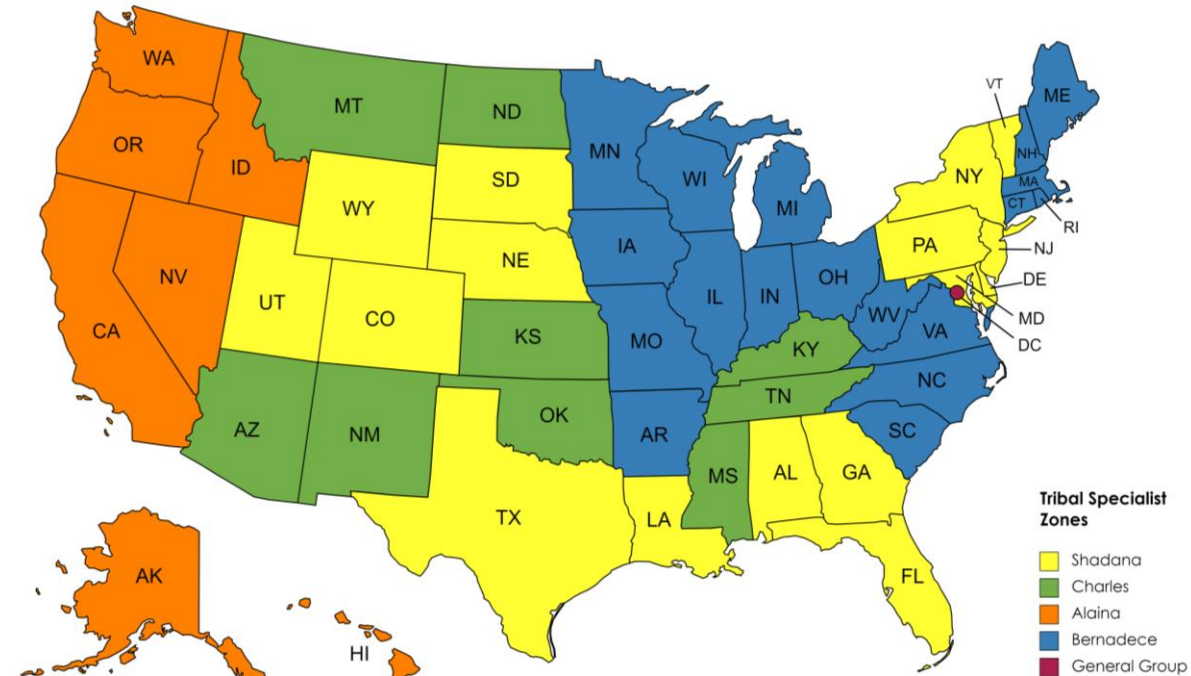

**Alaina Capoeman-Davis**  
*Quinalt Nation (WA)*  
Lives in Suquamish, WA. BA from The Evergreen State College and upcoming MBA from Gonzaga University. She has served two Decennial Census tours with the Tribal Partnership program. She is active in her canoe family and as a jingle dress dancer.

**Bernadece Boda**  
*Odawa Nation (MI)*  
Lives in Laguna Alanson, MI. Management, Criminal Justice, and Social. She has worked within Indian Country for nearly 20 years. She has served as Chairperson for her Tribe's Gaming Authority. She has experience at varying levels of government, including City, State, Tribal and Federal positions.

# Regional Tribal Numbers

AIAN Distribution by Region- On/Off Tribal Lands

AIAN Distribution by Region

# NJ Tribal Numbers/Links to Data

	New Jersey	
Label		Estimate
▼ Total Groups Tallied:		80,997
▼ American Indian tribes, specified:		51,266
Apache		661
Arapaho		27

Label	Total
▼ Port Gamble S'Klallam Tribe alone or in any combination	
Port Gamble S'Klallam Tribe alone or in any combination	1,067
▼ Potawatomi alone or in any combination	
Potawatomi alone or in any combination	33,722
▼ Potter Valley Tribe alone or in any combination	
Potter Valley Tribe alone or in any combination	23
▼ Powhatan alone or in any combination	
Powhatan alone or in any combination	6,063