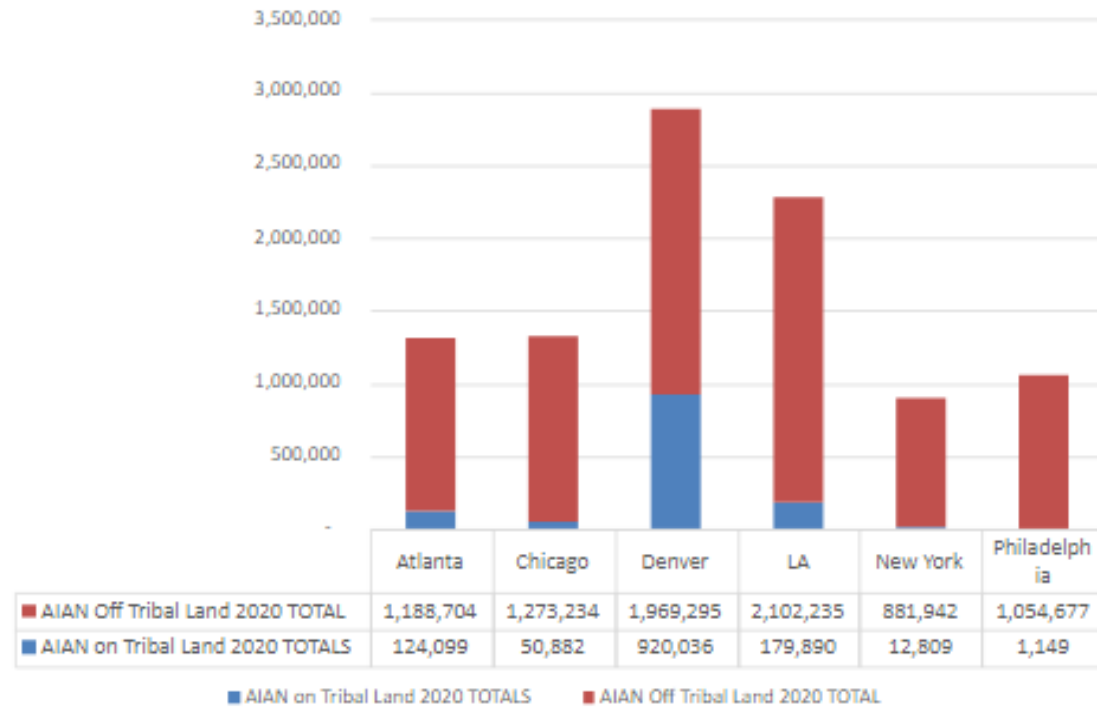

**Bernadece Boda**  
*Odawa Nation (MI)*  
Lives in Laguna Alanson, MI. Management, Criminal Justice, and Social. She has worked within Indian Country for nearly 20 years. She has served as Chairperson for her Tribe's Gaming Authority. She has experience at varying levels of government, including City, State, Tribal and Federal positions.

# Regional Tribal Numbers

AIAN Distribution by Region- On/Off Tribal Lands

AIAN Distribution by Region